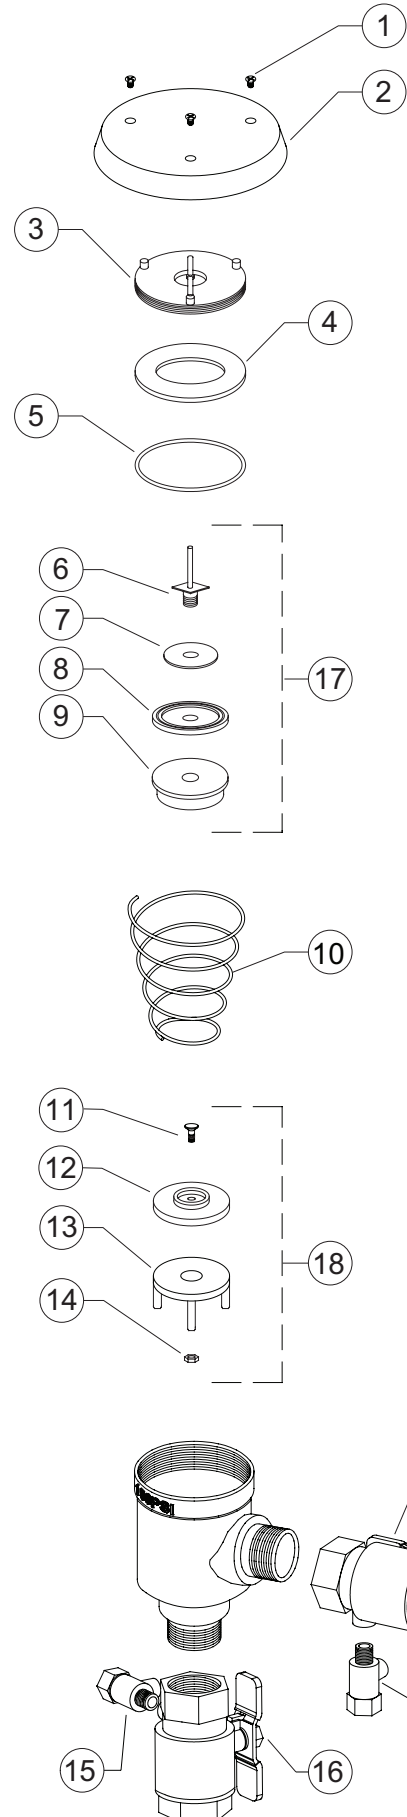

MODEL 720A

Pressure Vacuum Breakers

1/2" to 1"

ITEM NO.	DESCRIPTION	PART NO.
1	CANOPY SCREW	721-11
2	CANOPY	721-3
3	BONNET	721-20
4	PLASTIC WASHER	721A-12
5	O-RING	WK-138N
6	LOAD NUT & GUIDE	721-90
7	LOAD WASHER	721-80
8	DISC UPPER	721A-34
9	POPPET	721-30
10	SPRING	721-33
11	SCREW	721-11A
12	LOWER DISC	721B-34
13	GUIDE SPIDER	721-31
14	NUT, HEX	721-9A
15	TEST COCK	18-860
16	BALL VALVE 1/2" TAP	12-850T
	BALL VALVE 3/4" TAP	34-850T
	BALL VALVE 1" TAP	1-850T
17	POPPET ASSEMBLY	721-300
18	SPIDER ASSEMBLY	721-310

REPAIR KITS

RK1-720A

REPAIR KIT
MODEL 720A, 1/2", 3/4" & 1"

PART NO.	QTY.	DESCRIPTION
721A-12	1	PLASTIC WASHER
WK-138N	1	O-RING
721-33	1	SPRING
721-300	1	POPPET ASSEMBLY
721-310	1	SPIDER ASSEMBLY

MODEL 720A

Pressure Vacuum Breakers

1 1/4" to 2"

ITEM NO.	DESCRIPTION	PART NO.
1	CANOPY SCREW	724-11
2	CANOPY	724-3
3	RETAINER RING	724-32
4	BONNET	724-20-030F
5	WASHER	724A-12
6	O-RING	156N
7	LOAD NUT & GUIDE ROD	724-90
8	LOAD WASHER	724-80
9	UPPER DISC	724A-34
10	POPPET	724-30
11	SPRING	724-33
12	SCREW	724-11A
13	WASHER	62-14
14	LOWER DISC	724B-34
15	WASHER	724-80A
16	GUIDE SPIDER	724-31
17	NUT	5752-9
18	TEST COCK	14-860
19	NIPPLE, 1-1/4" ONLY	104-21B
20	BALL VALVE, 1-1/4" TAP	114-850T
	BALL VALVE, 1-1/2" TAP	112-850T
	BALL VALVE, 2" TAP	2-850T
21	POPPET ASSEMBLY	724-300
22	SPIDER ASSEMBLY	724-310

REPAIR KITS

RK2-720A

REPAIR KIT
MODEL 720A, 1 1/4", 1 1/2" & 2"

PART NO.	QTY.	DESCRIPTION
724A-12	1	WASHER
156N	1	O-RING
724-33	1	SPRING
724-300	1	POPPET ASSEMBLY
724-310	1	SPIDER ASSEMBLY